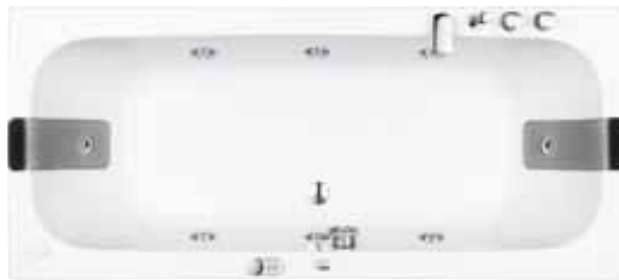

dati tecnici | technical data

_130

pop 180x80