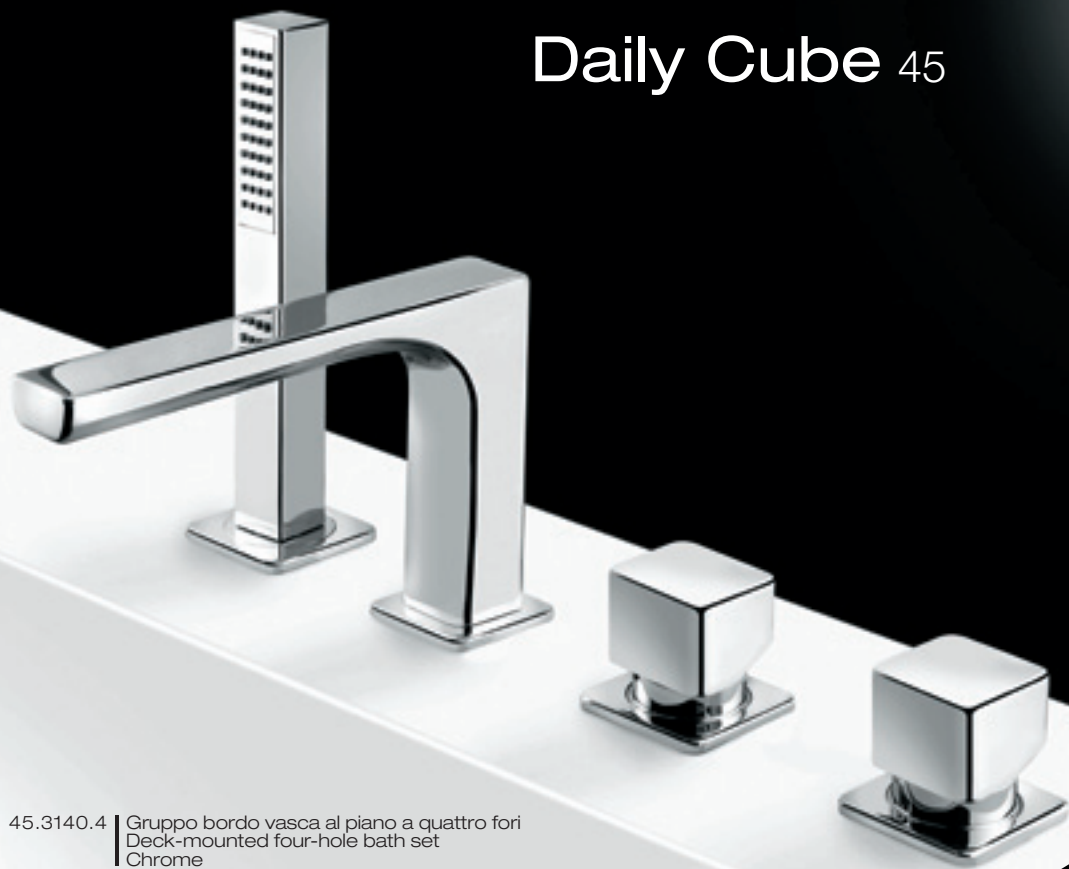

Daily Cube 45

45.3140.4 | Gruppo bordo vasca al piano a quattro fori
Deck-mounted four-hole bath set
Chrome